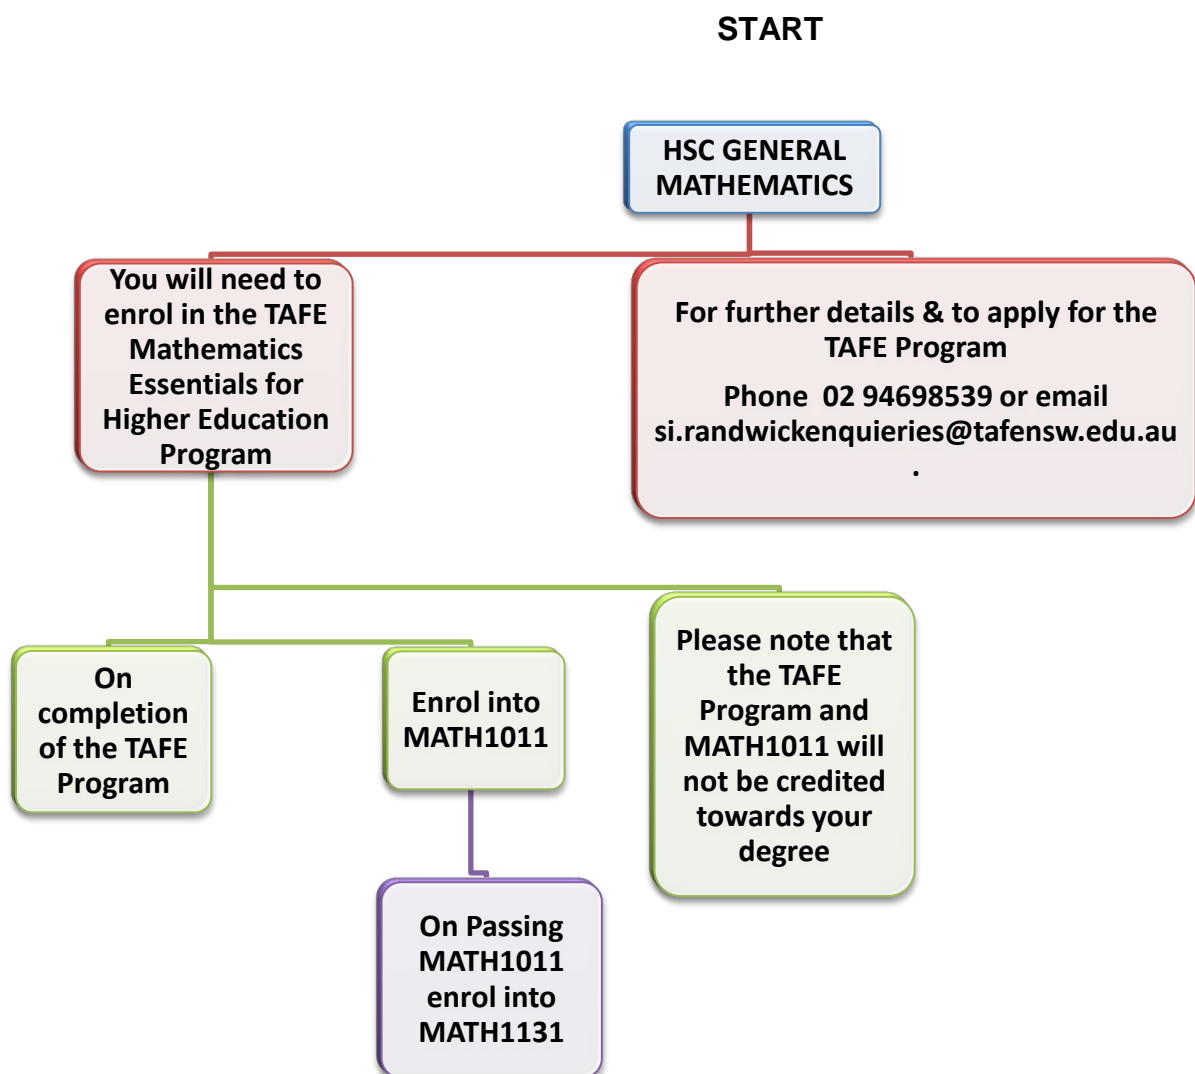

COMPLETED GENERAL MATHS & NEED TO ENROL IN MATH1131

This is what you need to do to achieve enrolment into MATH1131 Mathematics 1A

If you require further assistance please contact the Student Services Office, Red Centre, Level 3 Room 3088/3090 ph 9385-7011 or e-mail fy.mathsstats@unsw.edu.au