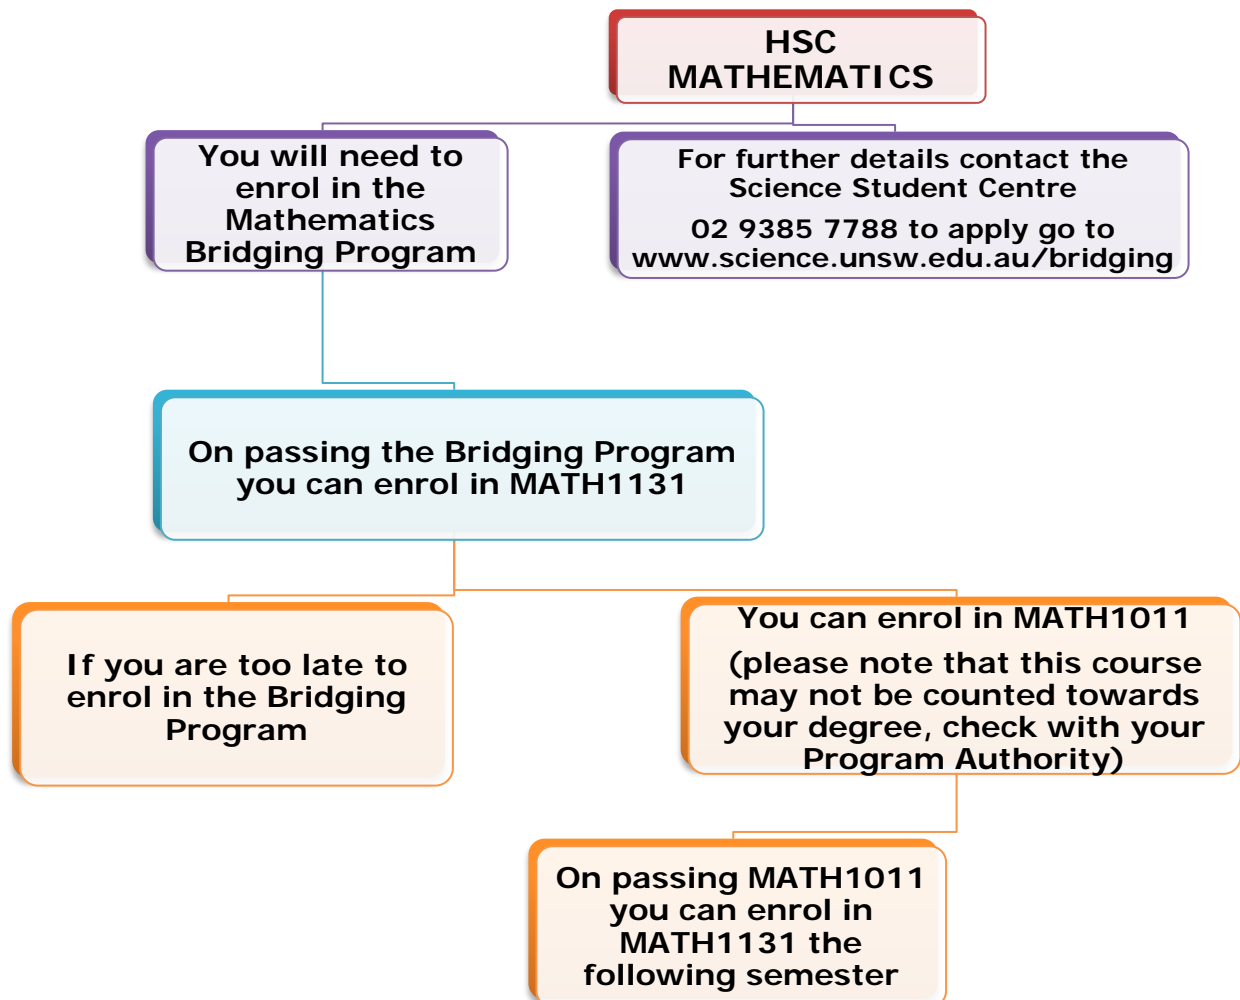

COMPLETED HSC MATHEMATICS AND NEED TO ENROL IN MATH1131

This is what you need to do to achieve enrolment into MATH1131 Mathematics 1A.

START

If you require further assistance please contact the Student Services Office, Red Centre Level 3 Room 3090/3088 Ph 9385-7011 or e-mail fy.mathsstats@unsw.edu.au